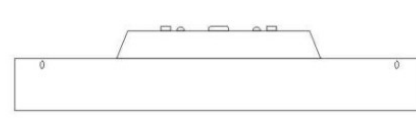

INOXX SURFACE

D92069

PROJECT _____

TYPE _____

NOTES _____

QUANTITY _____

DATE _____

GENERAL

Series: Innox
Brand: Milan
Division: Design
Mounting Type: Surface
Mounting Location: Ceiling
Subcategory: Ambient

PHYSICAL

Shape: Round
Diameter (mm): 370
Diameter (in): 14 1/2
Height (mm): 76
Height (in): 3
Weight (kg): 3.6
Weight (lbs): 8
Diffuser: White Acid-etched Satin Opal Glass
Fixture Finish: SST
Fixture Material: Glass / Aluminum

ELECTRICAL

Number of Lamps: 1
Lamp Type: T5 Circline Fluorescent
Bulb Included: Bulb Not Included
Total Output Wattage (W): 40
Max. Wattage Per Lamp (W): 40
Lamp Base: 2GX13
Dimming: Non-Dimmable
Input Voltage (V): 120
Lamp Voltage (V): 120

LED

OPTICAL

RATINGS AND CERTIFICATIONS

Certified By: CSA Certified to UL and CSA Standards
IP rating: IP20

370mm 14 1/16"

76mm 3"